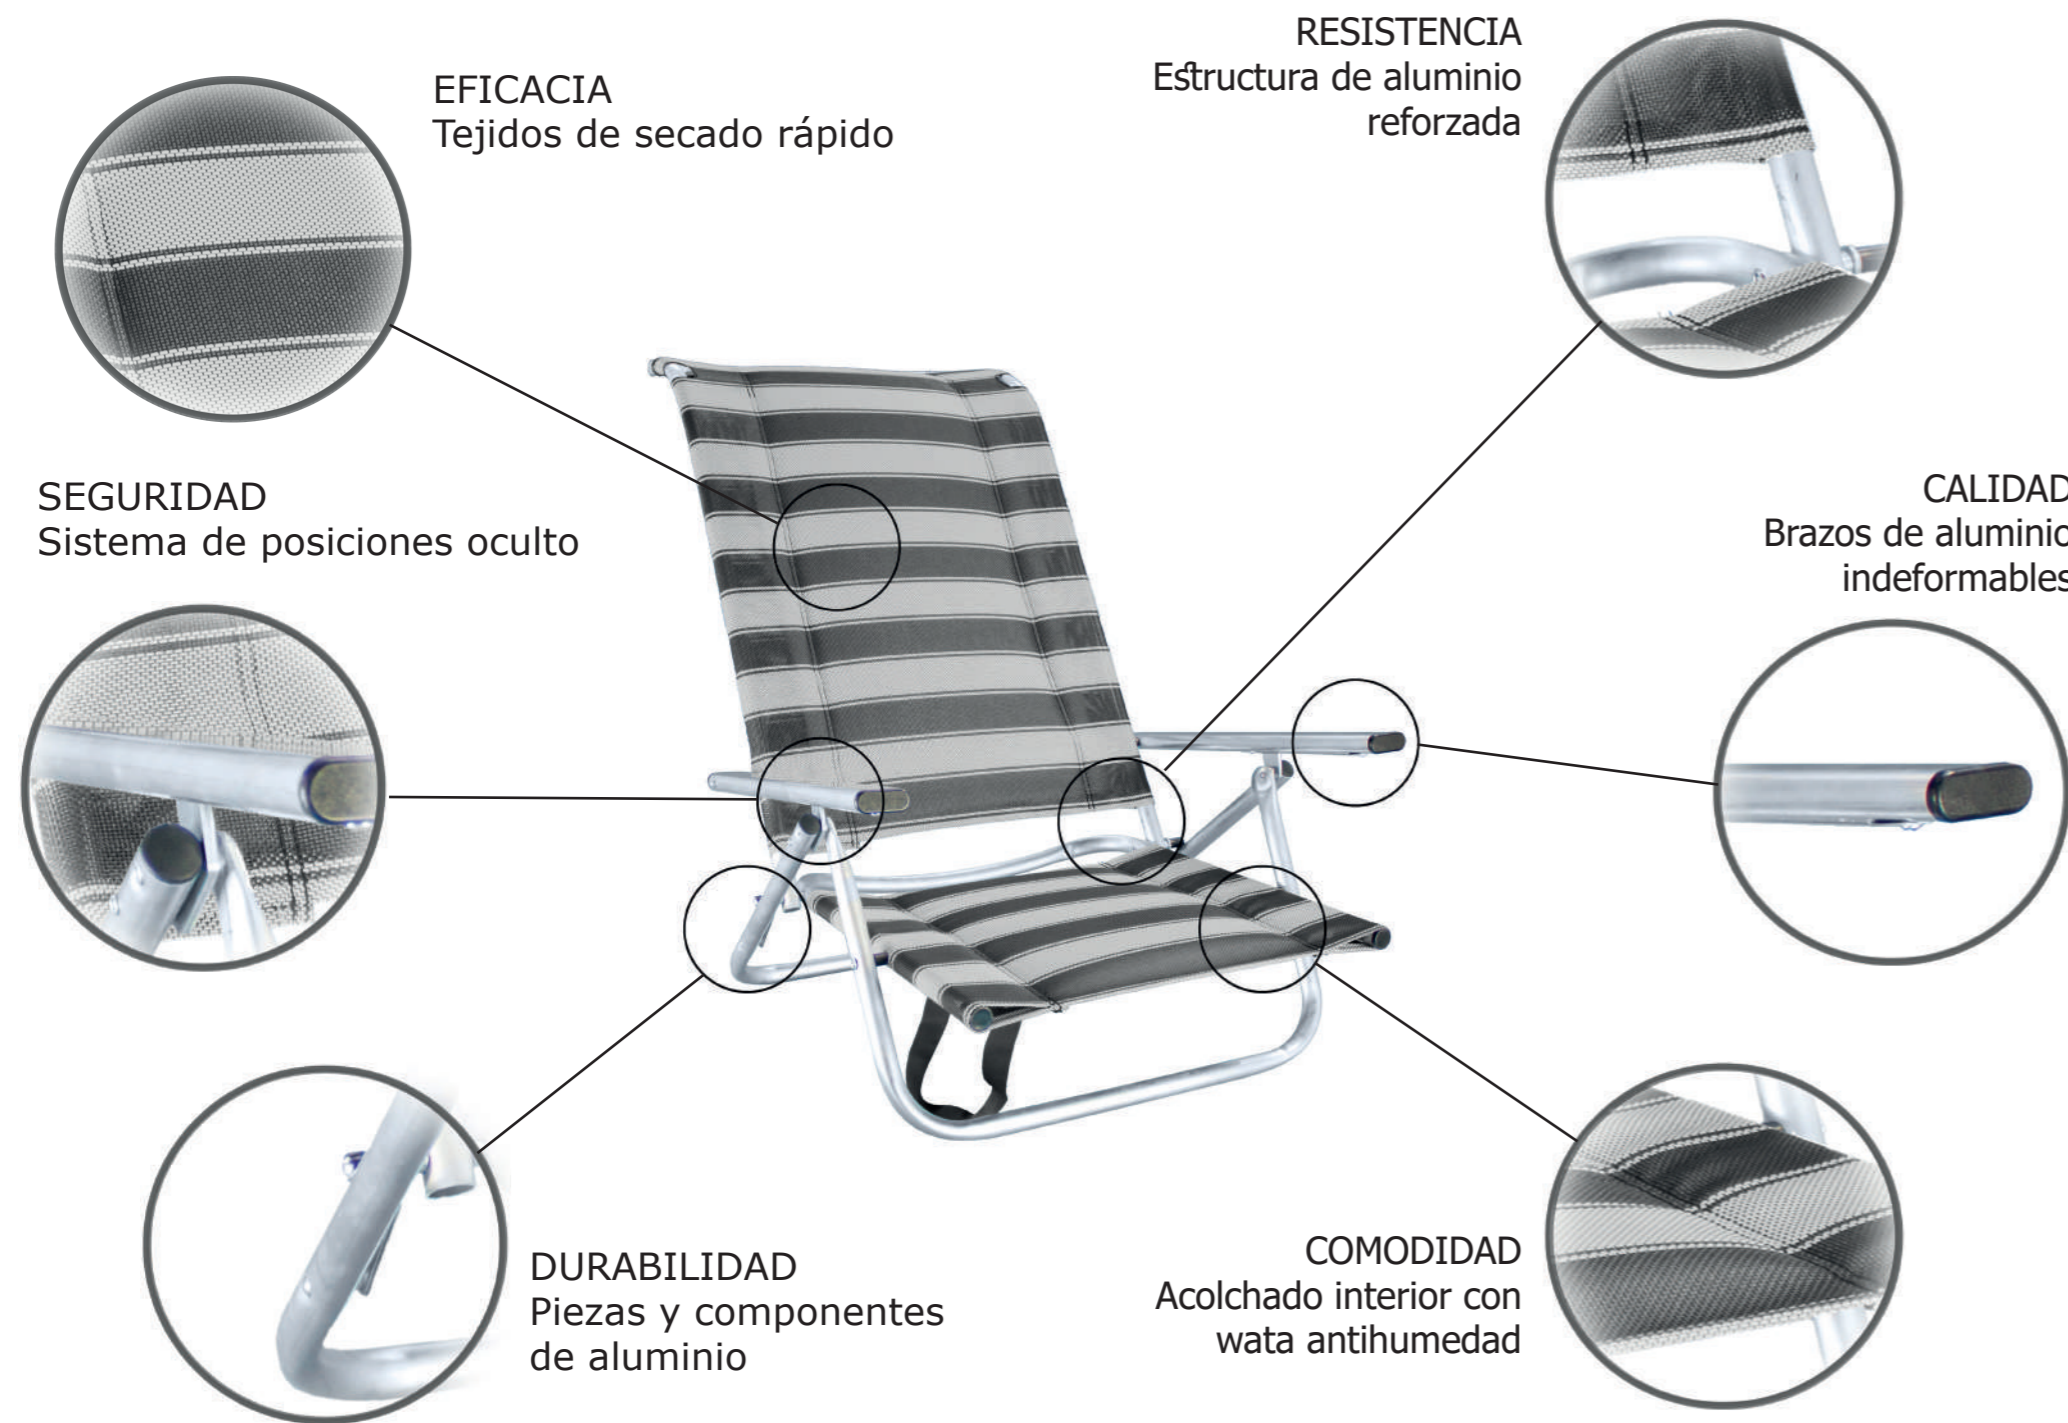

Viridiana

Livia

Praga rayas Azules

Calidad en cada detalle

COLECCIÓN

PLAYA

BEACH CHAIRS

All our beach chairs are made in our factory (MURCIA-SPAIN), we produce high quality beach chairs with the distinctive feature of being made entirely of aluminium, there are no plastic parts, this offers greater sturdiness, stability and durability.